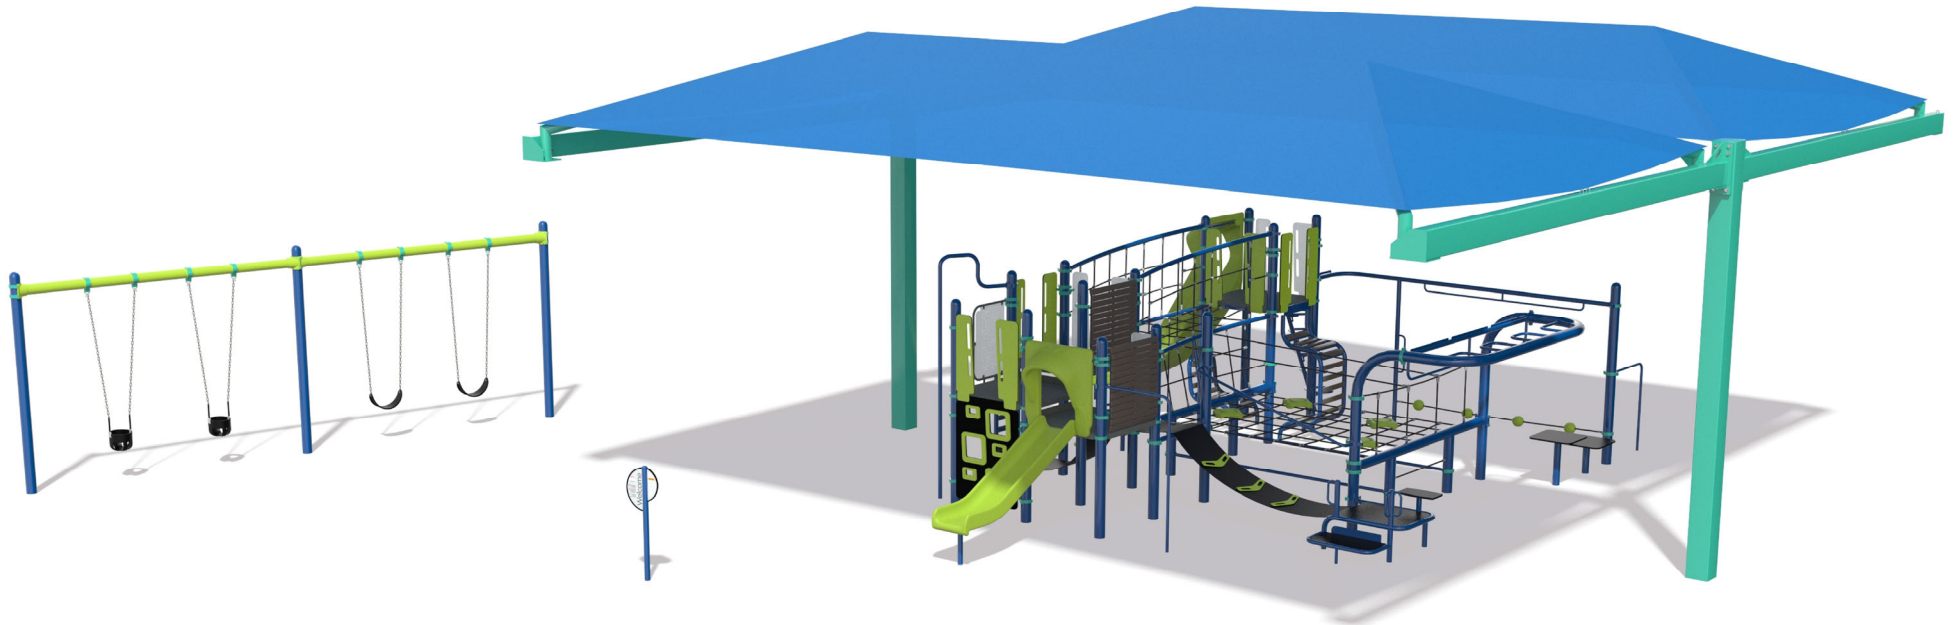

Vista 1 at Hunters Creek

June 18, 2019 Vista1 at Hunters Creek

*Custom products are shown as conceptual only. *Custom product manufacturing time for this project will be approximately 6 weeks from the time of LSI order acceptance.