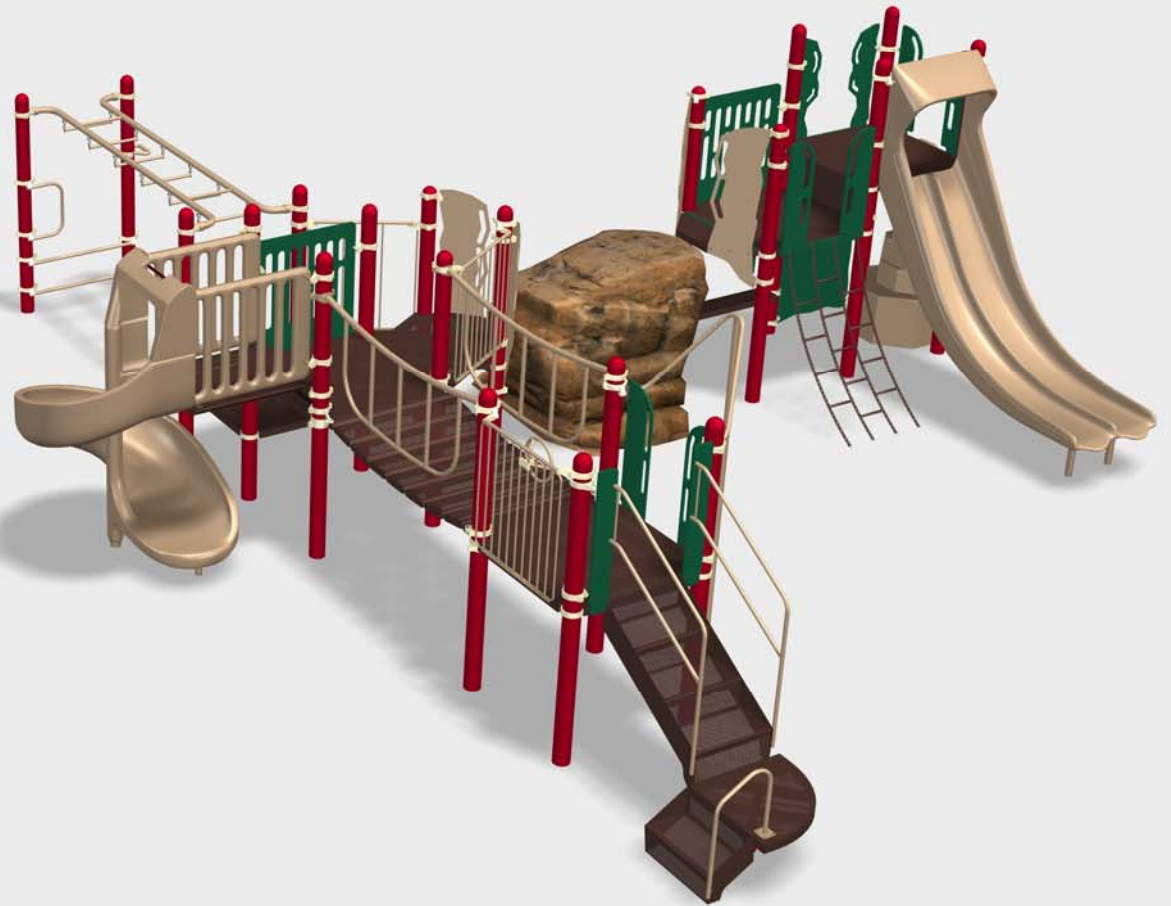

North Las Cruces Park

October 29, 2014 45166-1-4

Estimated manufacturing time: 10 weeks from the time of LSI order acceptance.

**Better playgrounds.
Better world.®**

playlsi.com

Proudly presented by: