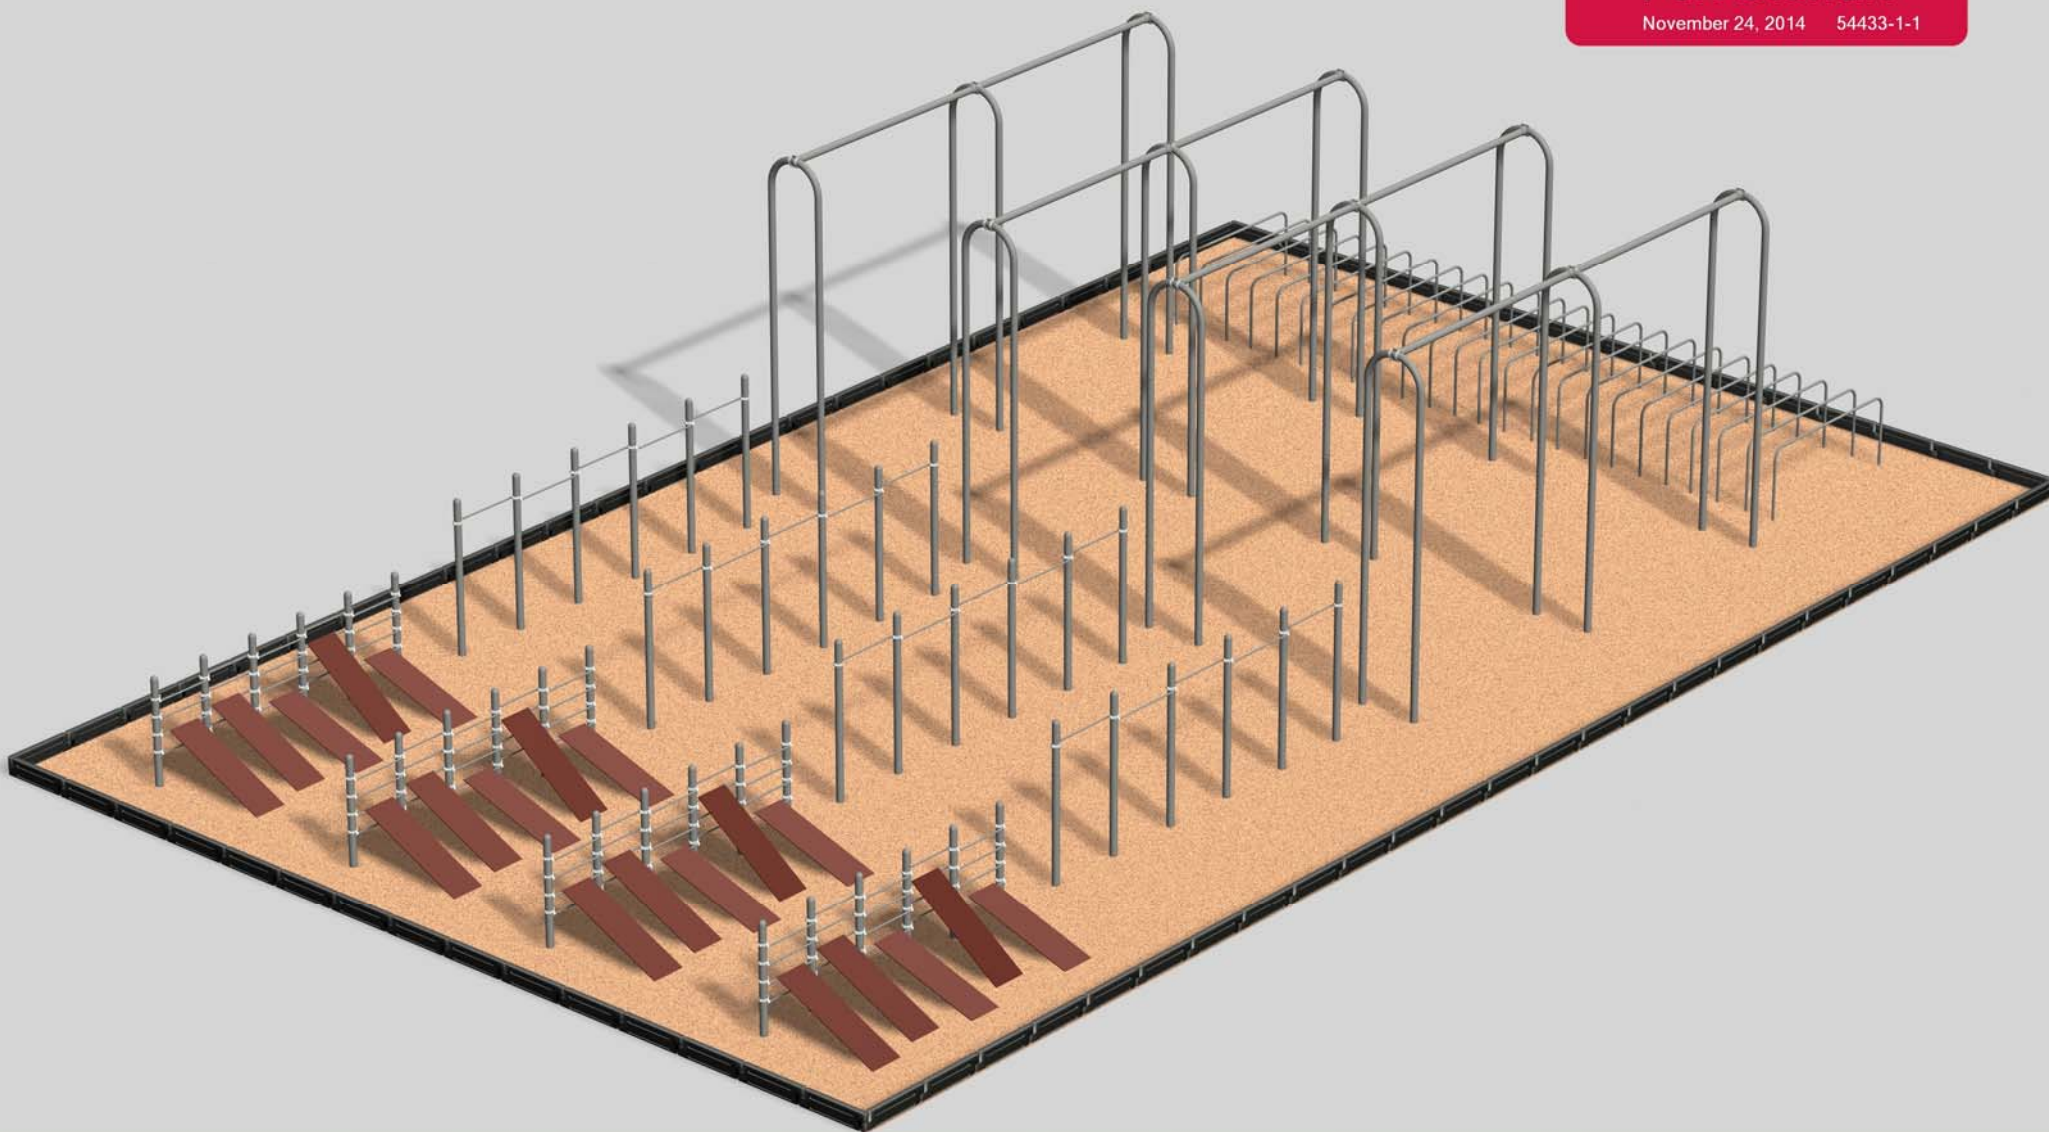

Fort Stewart

November 24, 2014 54433-1-1

Custom products shown are conceptual only. Estimated manufacturing time: 8 weeks from the time of LSI order acceptance.

**Better playgrounds.
Better world.®**

playlsi.com