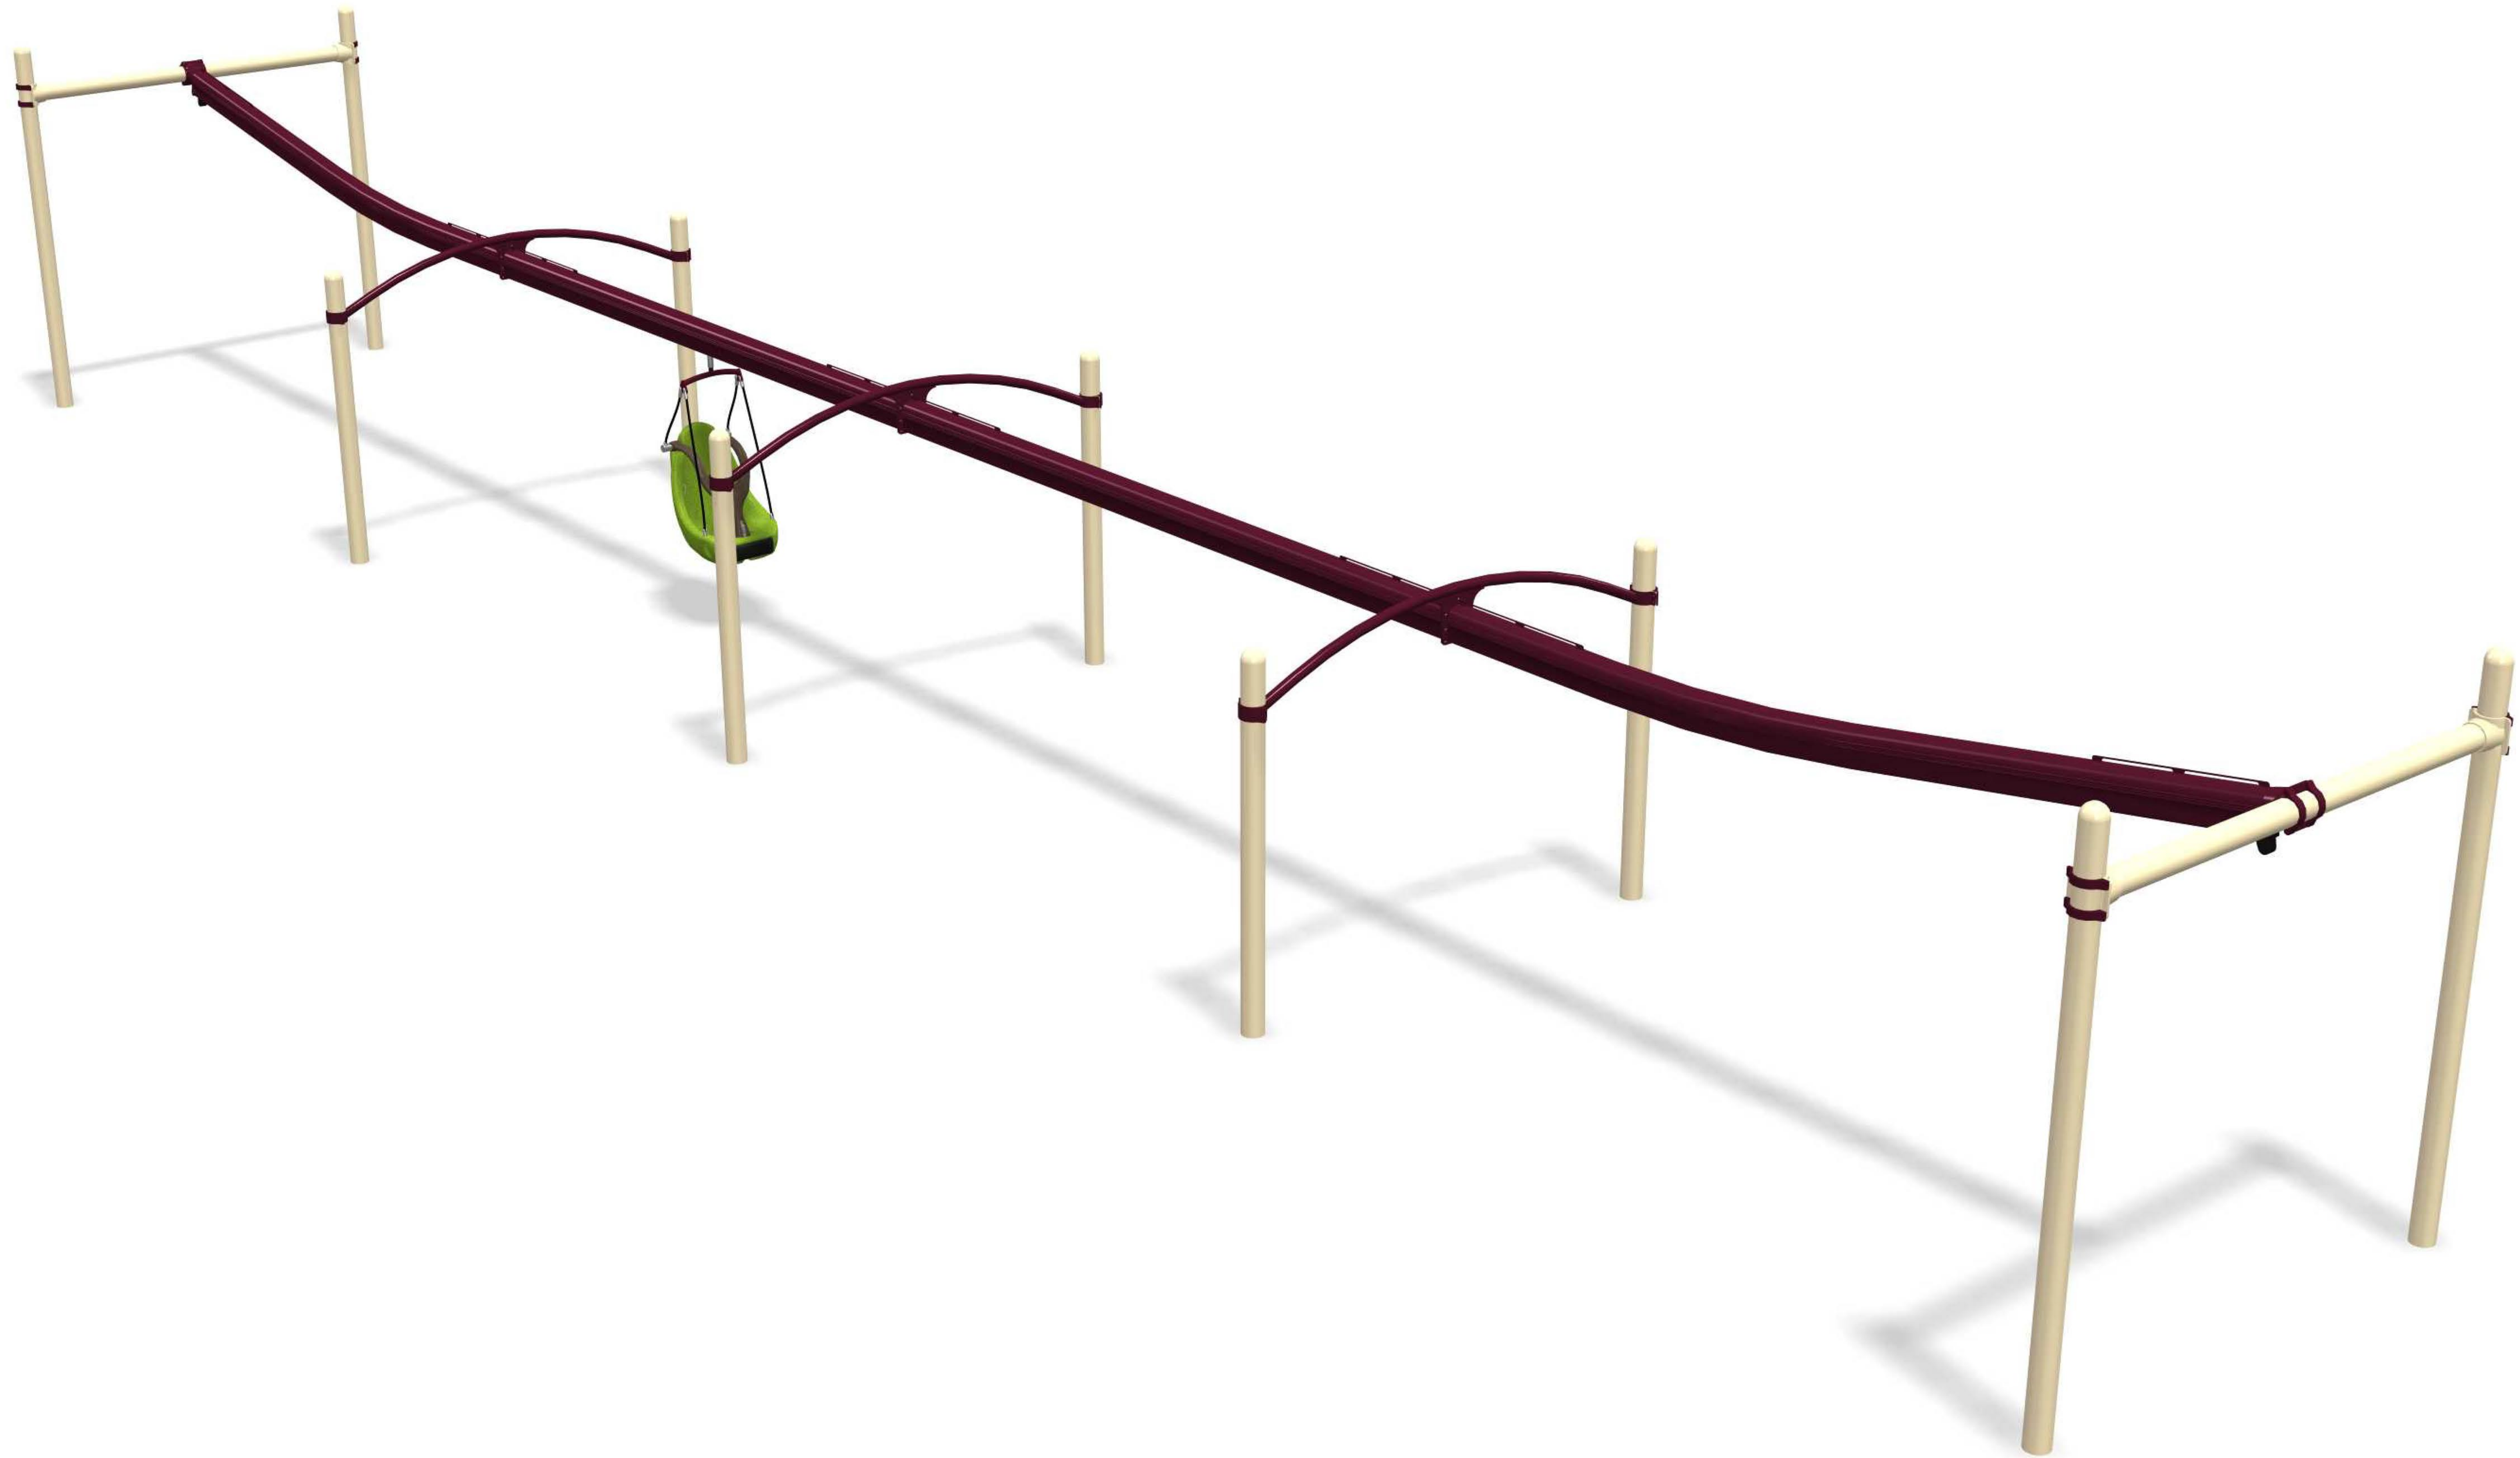

ZipKrooz Assisted 66' w/Aluminum Posts

Unitary surfacing recommended for this inclusive playground design.

**Better playgrounds.
Better world.®**

playlsi.com

Proudly presented by:

LS
**landscape
structures®**