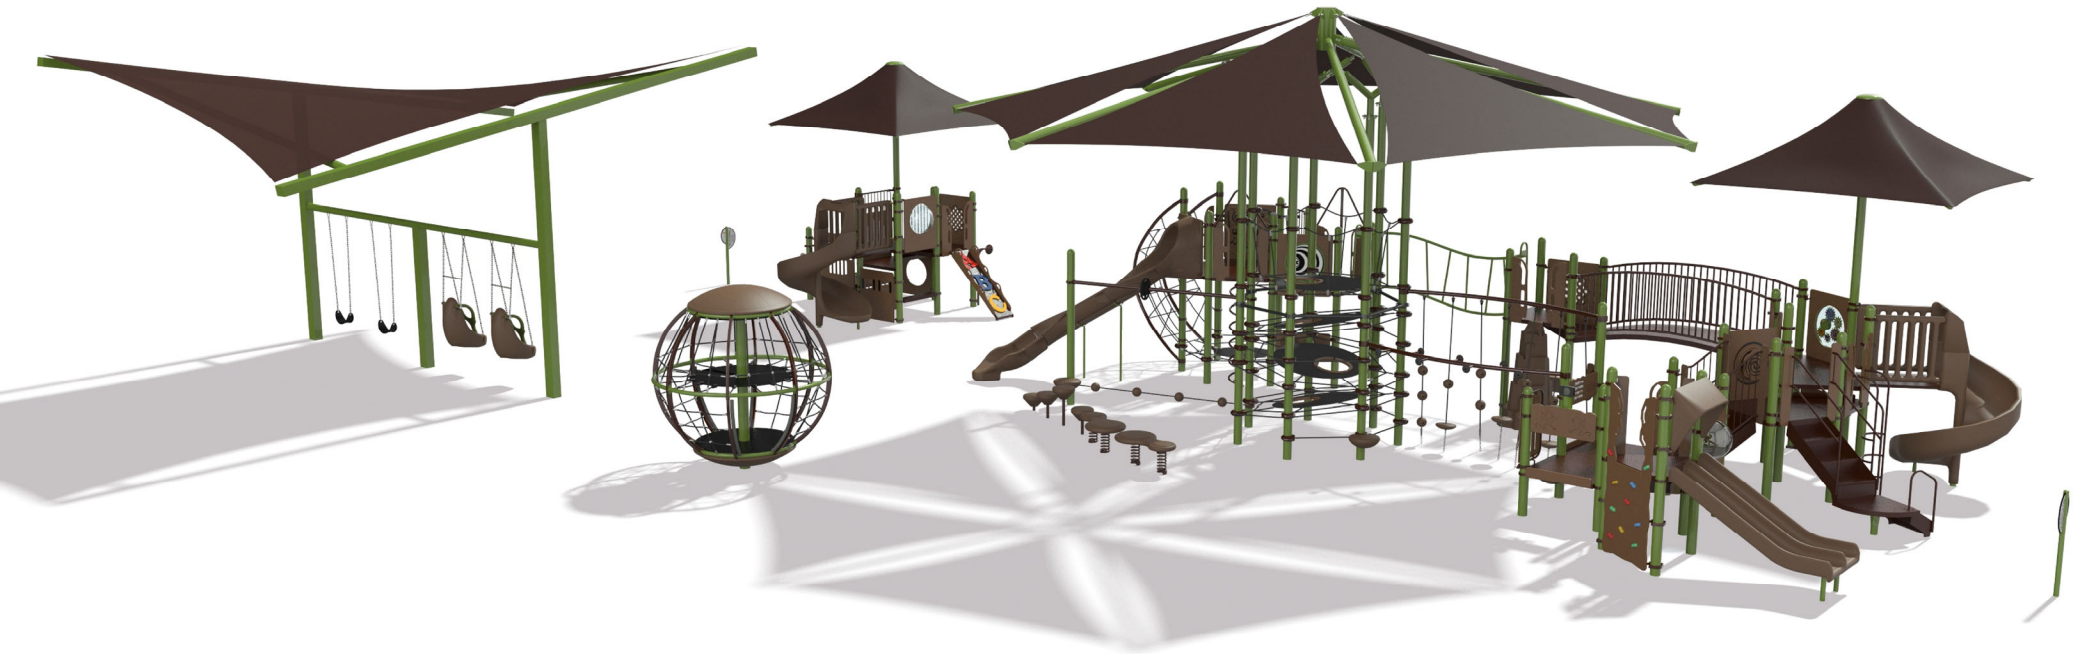

Hoover Recreation

June 13, 2019 Hoover Recreation 106161-1-3-2

*Custom products are shown as conceptual only. *Custom product manufacturing time for this project will be approximately 8 weeks from the time of LSI order acceptance.

©2019 Landscape Structures. All Rights Reserved.

FOR A BETTER TOMORROW
WE PLAY TODAY
shapedbyplay.com

Proudly presented by: