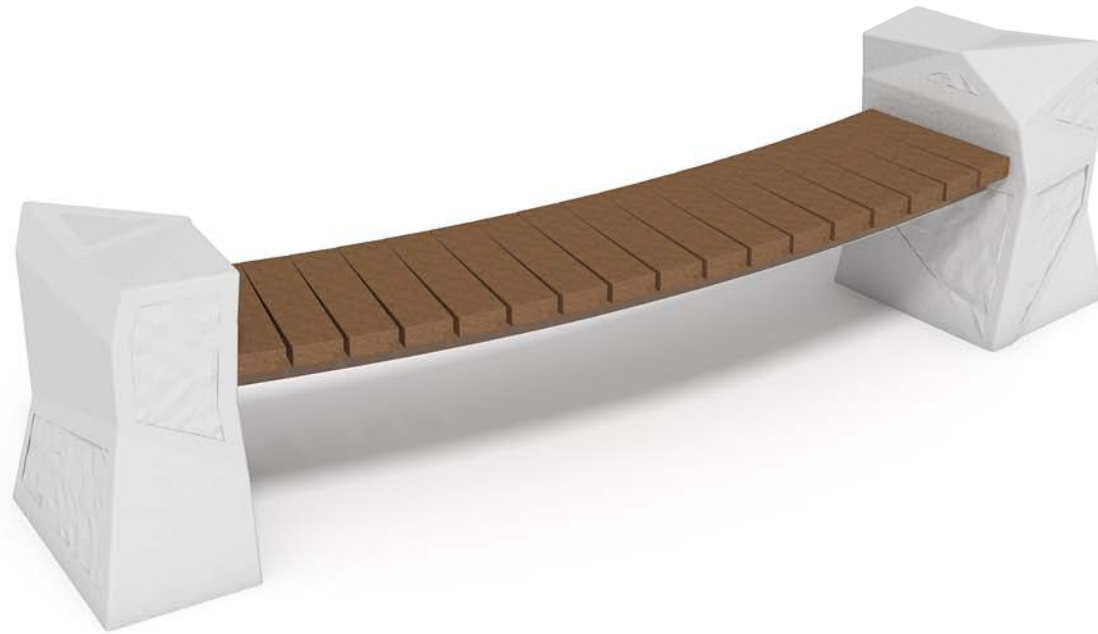

Facet Bench Single

January 5, 2018 235526 Single

Sm
landscape
structures®

FOR A BETTER TOMORROW
WE PLAY TODAY
shapedbyplay.com

Proudly presented by:

Sm
landscape
structures®